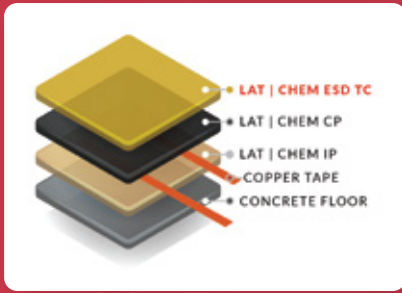

NANO TECHNOLOGY BASED ESD SOLUTIONS

ESD Consumables

ESD Paint & Coatings

ESD Flooring

Epoxy Flooring

ESD Fabrics

ESD EPOXY FLOORING

Static-Free. Seamless Flow. Latern's LatChem Epoxy Flooring for Electronics Manufacturing.

Permanent ESD control – Say goodbye to static worries.

Unmatched durability – Built to withstand heavy traffic and production demands.

Easy cleaning and maintenance – Reduce downtime and keep your lines running smoothly.

Wide variety of colors and finishes – Design a floor that reflects your brand.

EPOXY FLOORING

- ✓ Upgrade Your Factory Floor. Optimize Your Electronics Production. LatChem Epoxy Flooring
- ✓ Improve yields and product quality with consistent ESD protection.
- ✓ Enhance worker safety and prevent accidents with a non-slip surface.
- ✓ Boost efficiency and reduce costs with easy maintenance and long lifespan.
- ✓ Choose from tailored solutions for specific electronics applications.